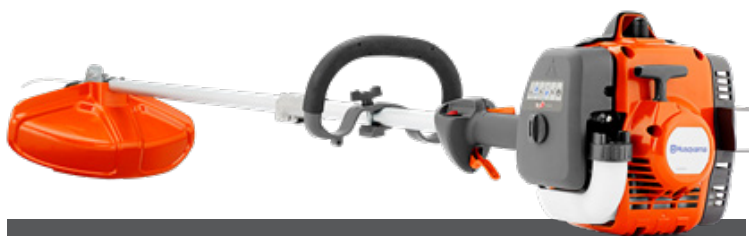

REGENT Lawnmowers and Cycles

Issue 38

Autumn 22 Mar/Apr/May

Sales & service of professionally proven outdoor power equipment

Over 50 years in business

125B Blower

Efficient blower from Husqvarna with high blowing speed and easy to operate. Designed with the homeowner in mind to keep driveways and paths tidy.

NOW

\$319.00 inc GST

Our most popular model, the C7 is manufactured here in NZ and ideal for the lifestyle block or larger property and has many features including self-feeding action, twin blade and commercial Honda engine.

RRP
\$6,169.00 inc GST

Husqvarna®

Mulch
capable

TS142TXD Ride-On

A popular seller for tough Northland conditions featuring powerful Kawasaki twin cylinder engine and equipped with rear diff-lock for safety and traction on slopes or softer ground.

NOW
\$1,669.00 inc GST

Assembly
 required

Ride-On Trailer

- Single pin hitch, tilt function, 300kg tray capacity

NOW
\$389.00 inc GST

Husqvarna

129LK

- 27.6cc, 0.85kW, 4.67kg, homeowner use